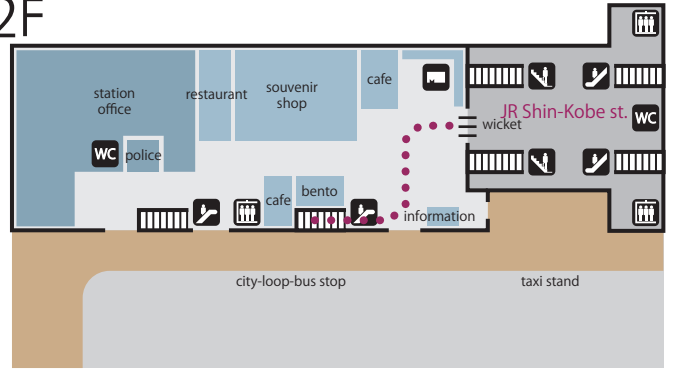

■ : on weekday only

■ : on weekend & holiday only

Hotel information

- **Westin Hotel Awaji**
 (<http://www.westin-awaji.com/en/>)
 Westin Hotel Awaji is in front of Awaji Yumebutai-mae Bus Stop.
 Address : 2 Yumebutai, Awaji City, Hyogo Tel : 0799-74-1111
- **Hotel Ebisu**
 (<http://www.mjnet.ne.jp/hotelebisu/>)
 There is Hotel Ebisu at 5-minutes walk from Oiso port bus stop.
 Address : 1-7 hama, Awaji City, Hyogo Tel : 0799-74-6300
- **Hokudan Shizen Kyuyoson Center**
 (<http://kyuyoson.jp/>)
 There is Kyuyoson Center at 15-minutes by taxi or Coutesy bus from Higashiura bus terminal.
 Address : 1372 Nojimatokiwa, Awaji City, Hyogo Tel : 0799-82-2265

Kobe side - station floor map

Sannomiya st.

JR Shin-Kobe st.

2F

1F

Awajishima side -area map

North Awaji area

to Hotel Ebisu from Oiso port