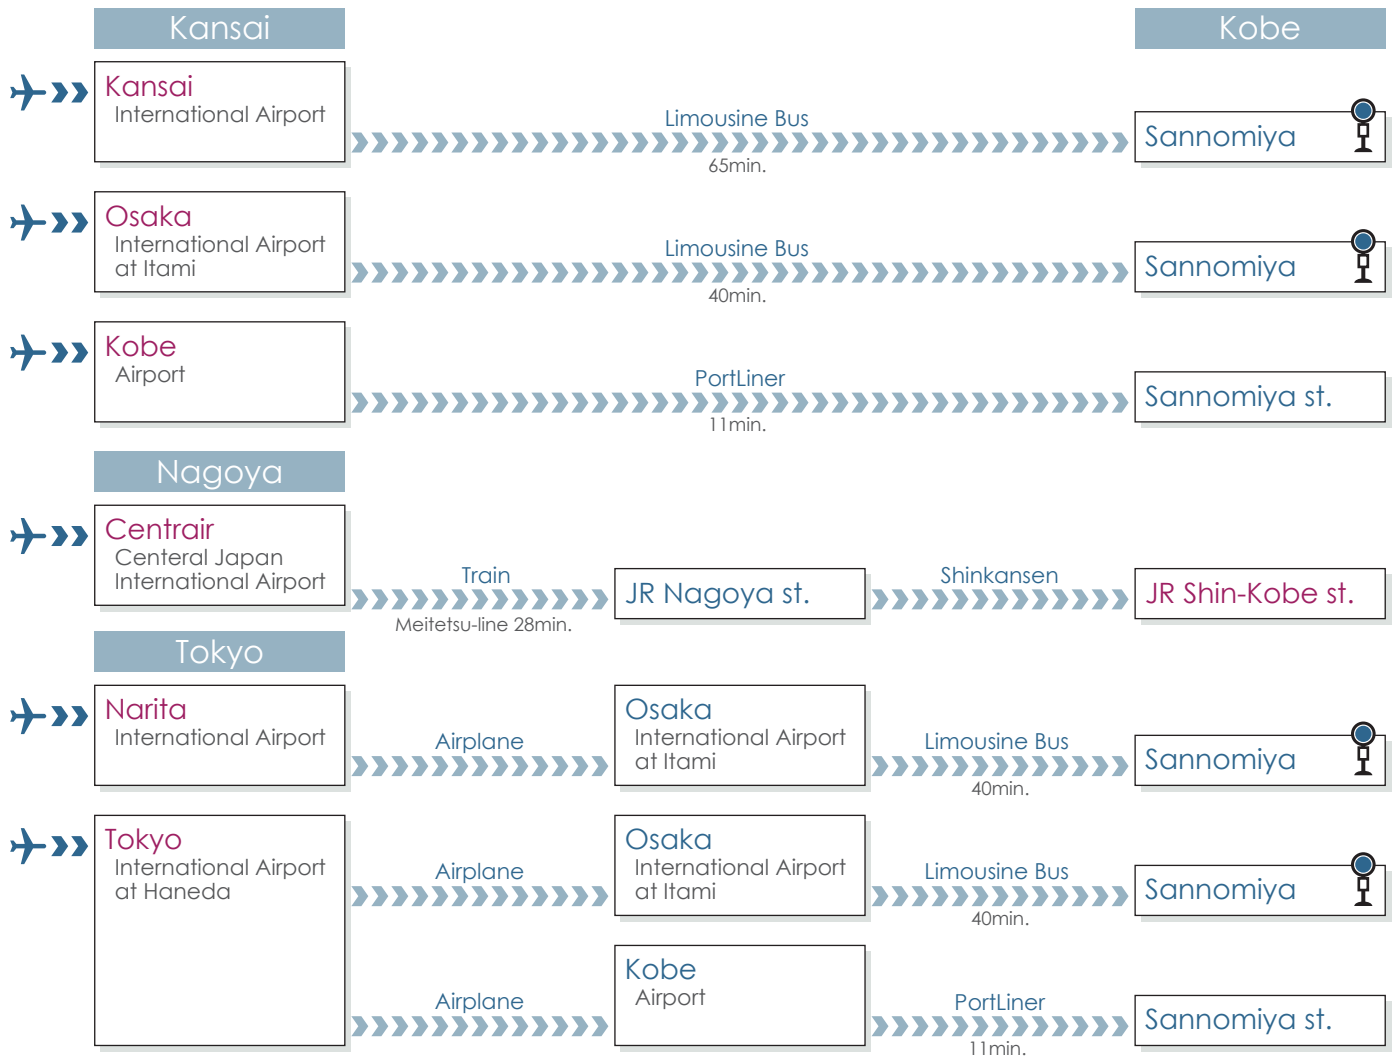

Access to Kobe from Japan's international Airports

Location map

Access to Awajishima from Kobe

Bus time table

JR Shin-Kobe station	Sannomiya bus terminal	-----	Awaji Yumebutai - mae	Oiso port	Higashiura bus terminal
6:05	6:20	-----	7:05	7:10	7:15
6:45	7:00	-----	7:45	7:50	7:55
7:15	7:30	-----	8:15	8:20	8:25
7:45	8:00	-----	8:45	8:50	8:55
8:15	8:30	-----	9:15	9:20	9:25
8:40	8:55	-----	9:45	9:50	9:55
9:15	9:30	-----	10:15	10:20	10:25
9:45	10:00	-----	10:45	10:50	10:55
10:15	10:30	-----	11:15	11:20	11:25
10:45	11:00	-----	11:45	11:50	11:55
11:20	11:35	-----	12:20	12:25	12:30
12:15	12:30	-----	13:15	13:20	13:25
13:15	13:30	-----	14:15	14:20	14:25
14:15	14:30	-----	15:15	15:20	15:25
15:15	15:30	-----	16:15	16:20	16:25
15:40	15:55	-----	16:40	16:45	16:50
16:05	16:20	-----	17:05	17:10	17:15
16:45	17:00	-----	17:45	17:50	17:55
17:15	17:30	-----	18:15	18:20	18:25
17:35	17:50	-----	18:35	18:40	18:45
17:45	18:00	-----	18:45	18:50	18:55
18:00	18:15	-----	19:00	19:05	19:10
18:15	18:30	-----	19:15	19:20	19:25
18:30	18:45	-----	19:30	19:35	19:40
18:45	19:00	-----	19:45	19:50	19:55
19:15	19:30	-----	20:15	20:20	20:25
19:45	20:00	-----	20:45	20:50	20:55
20:15	20:30	-----	21:15	21:20	21:25
20:45	21:00	-----	21:45	21:50	21:55
21:35	21:50	-----	22:35	22:40	22:45

Kobe side - station floor map

Sannomiya st.

JR Shin-Kobe st.

2F

1F

Awajishima side -area map

North Awaji area

to Hotel Ebisu from Oiso port