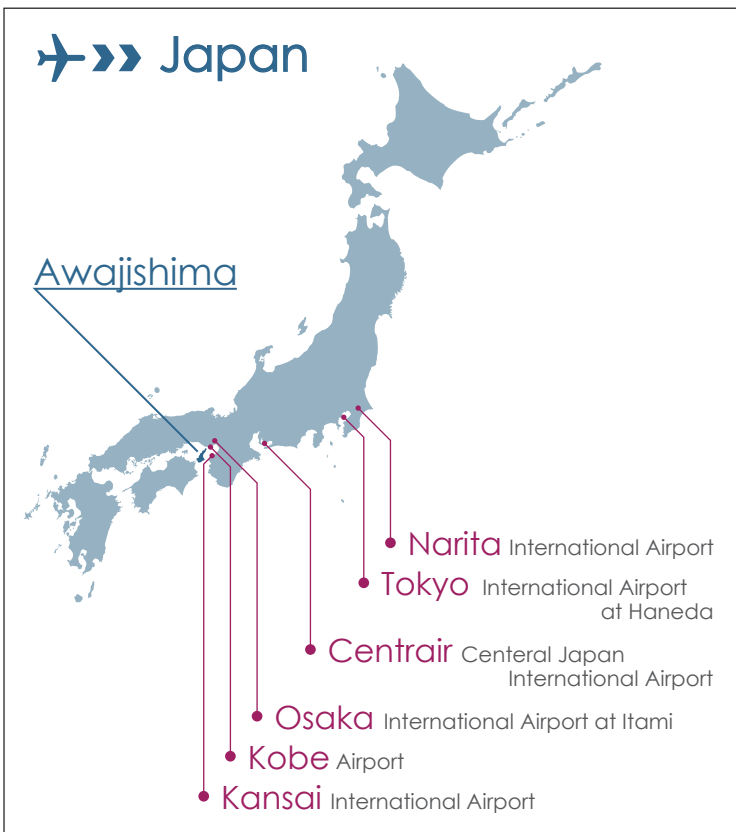

Access to Kobe from Japan's international Airports

Location map

Access to Awajishima from Kobe

Bus time table

JR Shin-Kobe station	Sannomiya bus terminal	-----	Awaji Yumebutai - mae	Oiso port	Higashiura bus terminal
6:05	6:20	-----	7:05	7:10	7:15
6:45	7:00	-----	7:45	7:50	7:55
7:15	7:30	-----	8:15	8:20	8:25
7:45	8:00	-----	8:45	8:50	8:55
8:15	8:30	-----	9:15	9:20	9:25
8:40	8:55	-----	9:45	9:50	9:55
9:15	9:30	-----	10:15	10:20	10:25
9:45	10:00	-----	10:45	10:50	10:55
10:15	10:30	-----	11:15	11:20	11:25
10:45	11:00	-----	11:45	11:50	11:55
11:20	11:35	-----	12:20	12:25	12:30
12:15	12:30	-----	13:15	13:20	13:25
13:15	13:30	-----	14:15	14:20	14:25
14:15	14:30	-----	15:15	15:20	15:25
15:15	15:30	-----	16:15	16:20	16:25
15:40	15:55	-----	16:40	16:45	16:50
16:05	16:20	-----	17:05	17:10	17:15
16:45	17:00	-----	17:45	17:50	17:55
17:15	17:30	-----	18:15	18:20	18:25
17:35	17:50	-----	18:35	18:40	18:45
17:45	18:00	-----	18:45	18:50	18:55
18:00	18:15	-----	19:00	19:05	19:10
18:15	18:30	-----	19:15	19:20	19:25
18:30	18:45	-----	19:30	19:35	19:40
18:45	19:00	-----	19:45	19:50	19:55
19:15	19:30	-----	20:15	20:20	20:25
19:45	20:00	-----	20:45	20:50	20:55
20:15	20:30	-----	21:15	21:20	21:25
20:45	21:00	-----	21:45	21:50	21:55
21:35	21:50	-----	22:35	22:40	22:45

■ : on weekday only

■ : on weekend & holiday only

Hotel information

- **Westin Hotel Awaji**
 (<http://www.westin-awaji.com/en/>)
 Westin Hotel Awaji is in front of Awaji Yumebutai-mae Bus Stop.
 Address : 2 Yumebutai, Awaji City, Hyogo Tel : 0799-74-1111
- **Hotel Ebisu**
 (<http://www.mjnet.ne.jp/hotelebisu/>)
 There is Hotel Ebisu at 5-minutes walk from Oiso port bus stop.
 Address : 1-7 hama, Awaji City, Hyogo Tel : 0799-74-6300
- **Hokudan Shizen Kyuyoson Center**
 (<http://kyuyoson.jp/>)
 There is Kyuyoson Center at 15-minutes by taxi or Coutesy bus from Higashiura bus terminal.
 Address : 1372 Nojimatokiwa, Awaji City, Hyogo Tel : 0799-82-2265