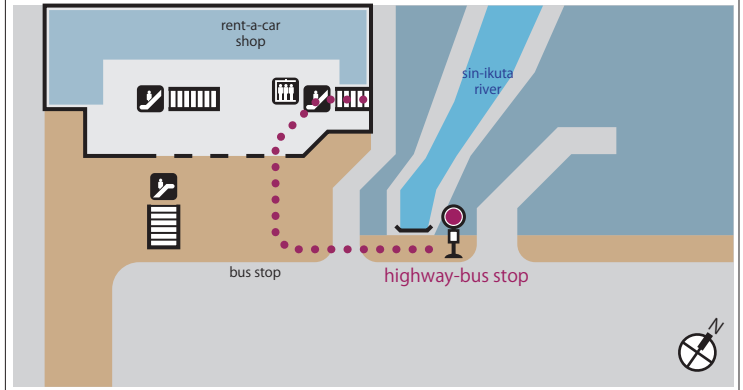

Kobe side - station floor map

Sannomiya st.

JR Shin-Kobe st.

2F

1F

Awajishima side -area map

North Awaji area

to Hotel Ebisu from Oiso port