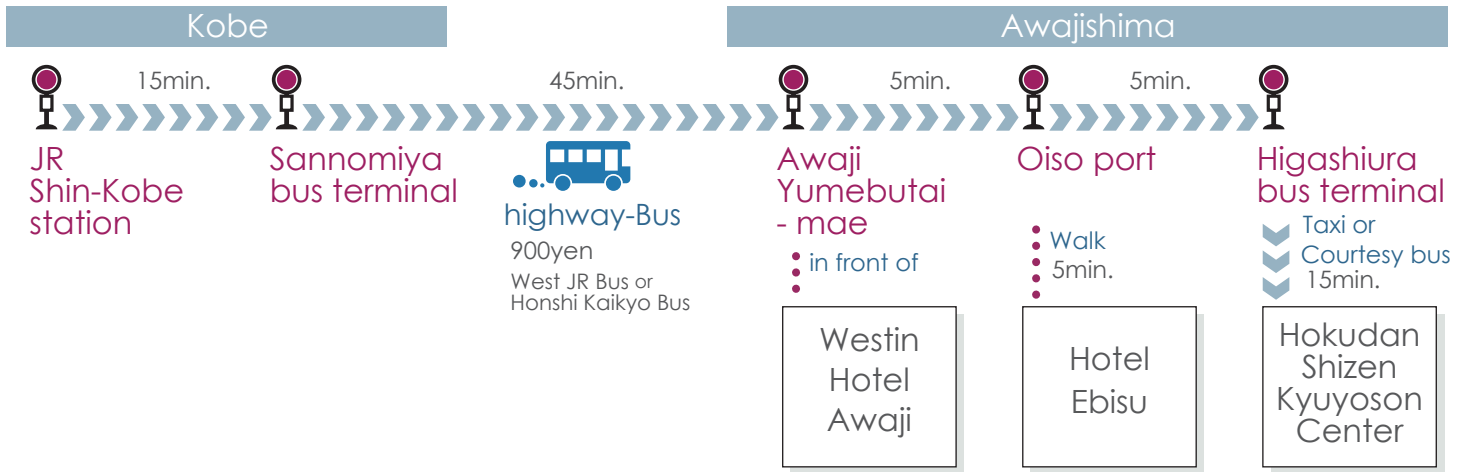

Access to Kobe from Japan's international Airports

Location map

Access to Awajishima from Kobe

Bus time table

JR Shin-Kobe station	Sannomiya bus terminal	-----	Awaji Yumebutai - mae	Oiso port	Higashiura bus terminal
6:05	6:20	-----	7:05	7:10	7:15
6:45	7:00	-----	7:45	7:50	7:55
7:15	7:30	-----	8:15	8:20	8:25
7:45	8:00	-----	8:45	8:50	8:55
8:15	8:30	-----	9:15	9:20	9:25
8:40	8:55	-----	9:45	9:50	9:55
9:15	9:30	-----	10:15	10:20	10:25
9:45	10:00	-----	10:45	10:50	10:55
10:15	10:30	-----	11:15	11:20	11:25
10:45	11:00	-----	11:45	11:50	11:55
11:20	11:35	-----	12:20	12:25	12:30
12:15	12:30	-----	13:15	13:20	13:25
13:15	13:30	-----	14:15	14:20	14:25
14:15	14:30	-----	15:15	15:20	15:25
15:15	15:30	-----	16:15	16:20	16:25
15:40	15:55	-----	16:40	16:45	16:50
16:05	16:20	-----	17:05	17:10	17:15
16:45	17:00	-----	17:45	17:50	17:55
17:15	17:30	-----	18:15	18:20	18:25
17:35	17:50	-----	18:35	18:40	18:45
17:45	18:00	-----	18:45	18:50	18:55
18:00	18:15	-----	19:00	19:05	19:10
18:15	18:30	-----	19:15	19:20	19:25
18:30	18:45	-----	19:30	19:35	19:40
18:45	19:00	-----	19:45	19:50	19:55
19:15	19:30	-----	20:15	20:20	20:25
19:45	20:00	-----	20:45	20:50	20:55
20:15	20:30	-----	21:15	21:20	21:25
20:45	21:00	-----	21:45	21:50	21:55
21:35	21:50	-----	22:35	22:40	22:45

■ : on weekday only

■ : on weekend & holiday only

Hotel information

- **Westin Hotel Awaji**
 (<http://www.westin-awaji.com/en/>)
 Westin Hotel Awaji is in front of Awaji Yumebutai-mae Bus Stop.
 Address : 2 Yumebutai, Awaji City, Hyogo Tel : 0799-74-1111
- **Hotel Ebisu**
 (<http://www.mjnet.ne.jp/hotelebisu/>)
 There is Hotel Ebisu at 5-minutes walk from Oiso port bus stop.
 Address : 1-7 hama, Awaji City, Hyogo Tel : 0799-74-6300
- **Hokudan Shizen Kyuyoson Center**
 (<http://kyuyoson.jp/>)
 There is Kyuyoson Center at 15-minutes by taxi or Coutesy bus from Higashiura bus terminal.
 Address : 1372 Nojimatokiwa, Awaji City, Hyogo Tel : 0799-82-2265