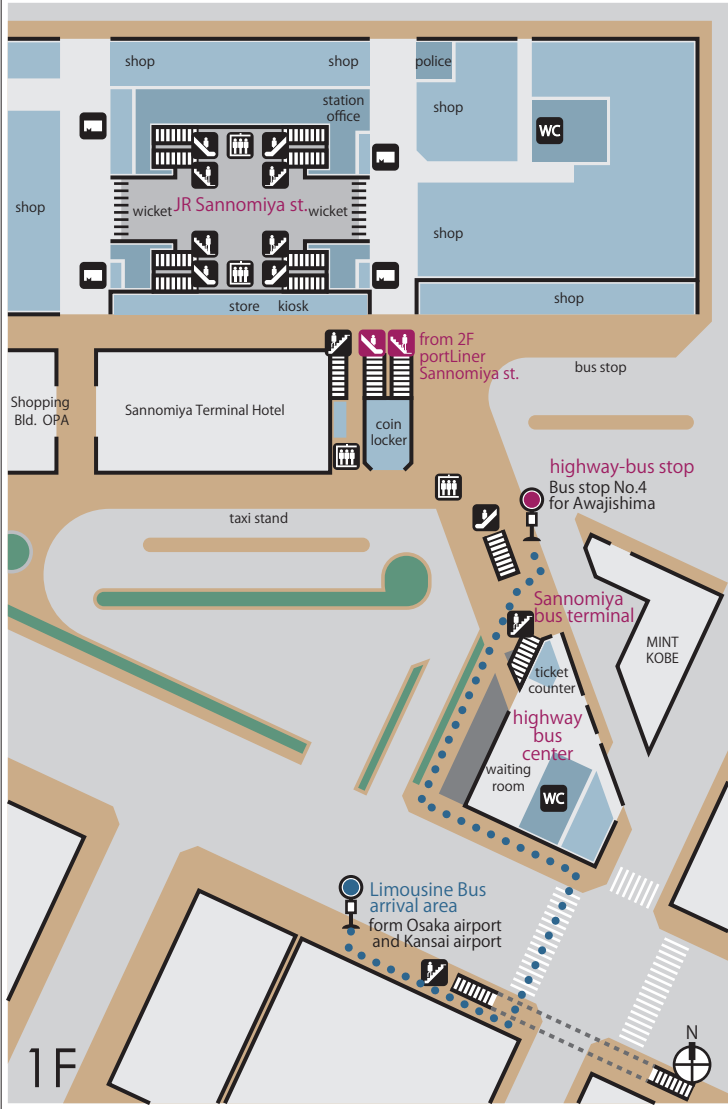

■ : on weekday only

■ : on weekend & holiday only

Hotel information

- **Westin Hotel Awaji**
 (<http://www.westin-awaji.com/en/>)
 Westin Hotel Awaji is in front of Awaji Yumebutai-mae Bus Stop.
 Address : 2 Yumebutai, Awaji City, Hyogo Tel : 0799-74-1111
- **Hotel Ebisu**
 (<http://www.mjnet.ne.jp/hotelebisu/>)
 There is Hotel Ebisu at 5-minutes walk from Oiso port bus stop.
 Address : 1-7 hama, Awaji City, Hyogo Tel : 0799-74-6300
- **Hokudan Shizen Kyuyoson Center**
 (<http://kyuyoson.jp/>)
 There is Kyuyoson Center at 15-minutes by taxi or Coutesy bus from Higashiura bus terminal.
 Address : 1372 Nojimatokiwa, Awaji City, Hyogo Tel : 0799-82-2265

Kobe side - station floor map

Sannomiya st.

JR Shin-Kobe st.

2F

1F

Awajishima side -area map

North Awaji area

to Hotel Ebisu from Oiso port