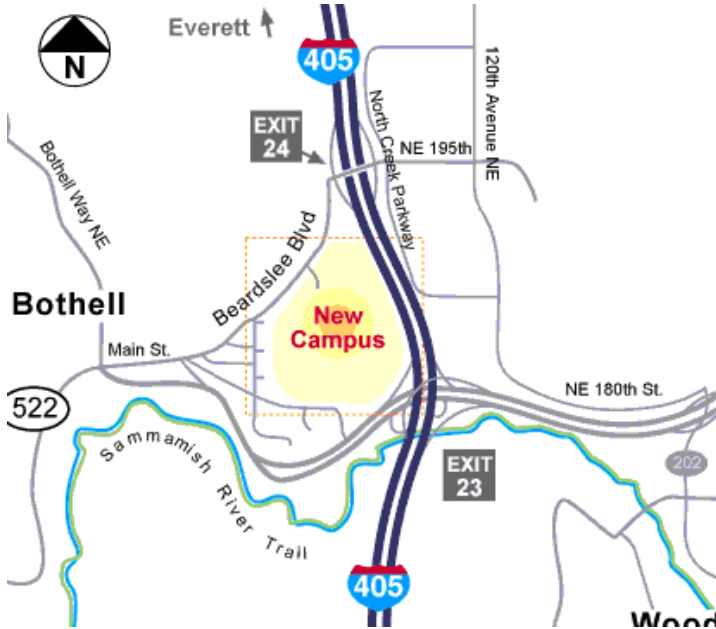

## Directions to UWB

- From I-405, take the Beardslee/195th Exit (Exit #24) and proceed to the stop light at the end of the exit ramp.
- Go west on Beardslee Boulevard (a right turn if traveling south, a left turn if traveling north). Go approximately 1/4; the campus entrance is to the left on Beardslee Boulevard.

- Avoid going into the first parking structure. Instead, go straight through the intersection. The road rings around the campus for about 1/5 mile. You'll see another parking structure.
- Park there and pay the \$1 fee at the parking machine on level 2 near the stairs. The UWB Building is the 3-story structure across the street from the parking structure.