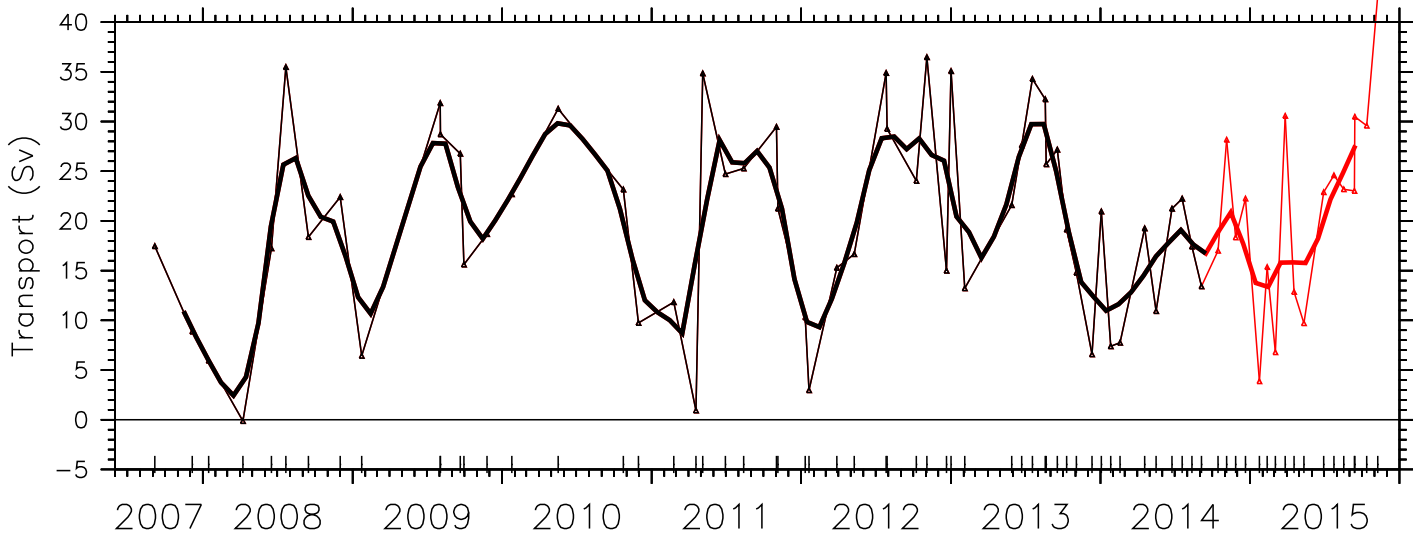

Solomon Sea transport extended with realtime data

Corrected through mission 146018 (black). Add 149043, 151001, 153042, 158053 realtime (red)

Heavy line is 3-month triangle. Ticks show section times.