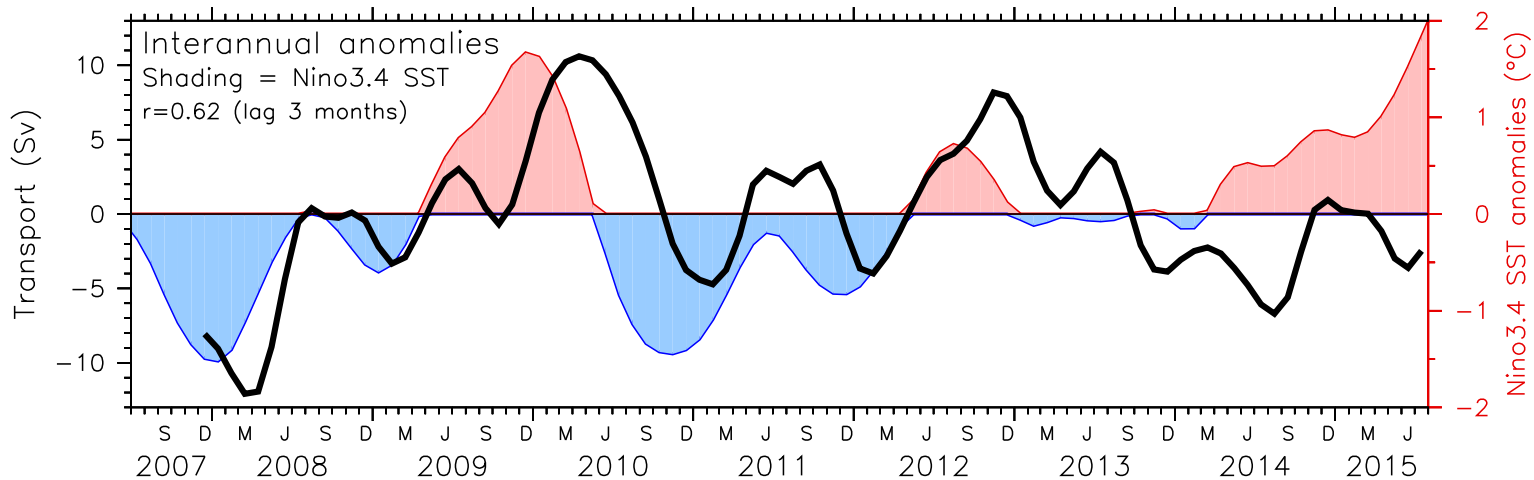

Solomon Sea transport and Nino3.4

Spray glider. 71 coast-to-coast sections. Missions 078006-158053.

Realtime data after Sep 2014