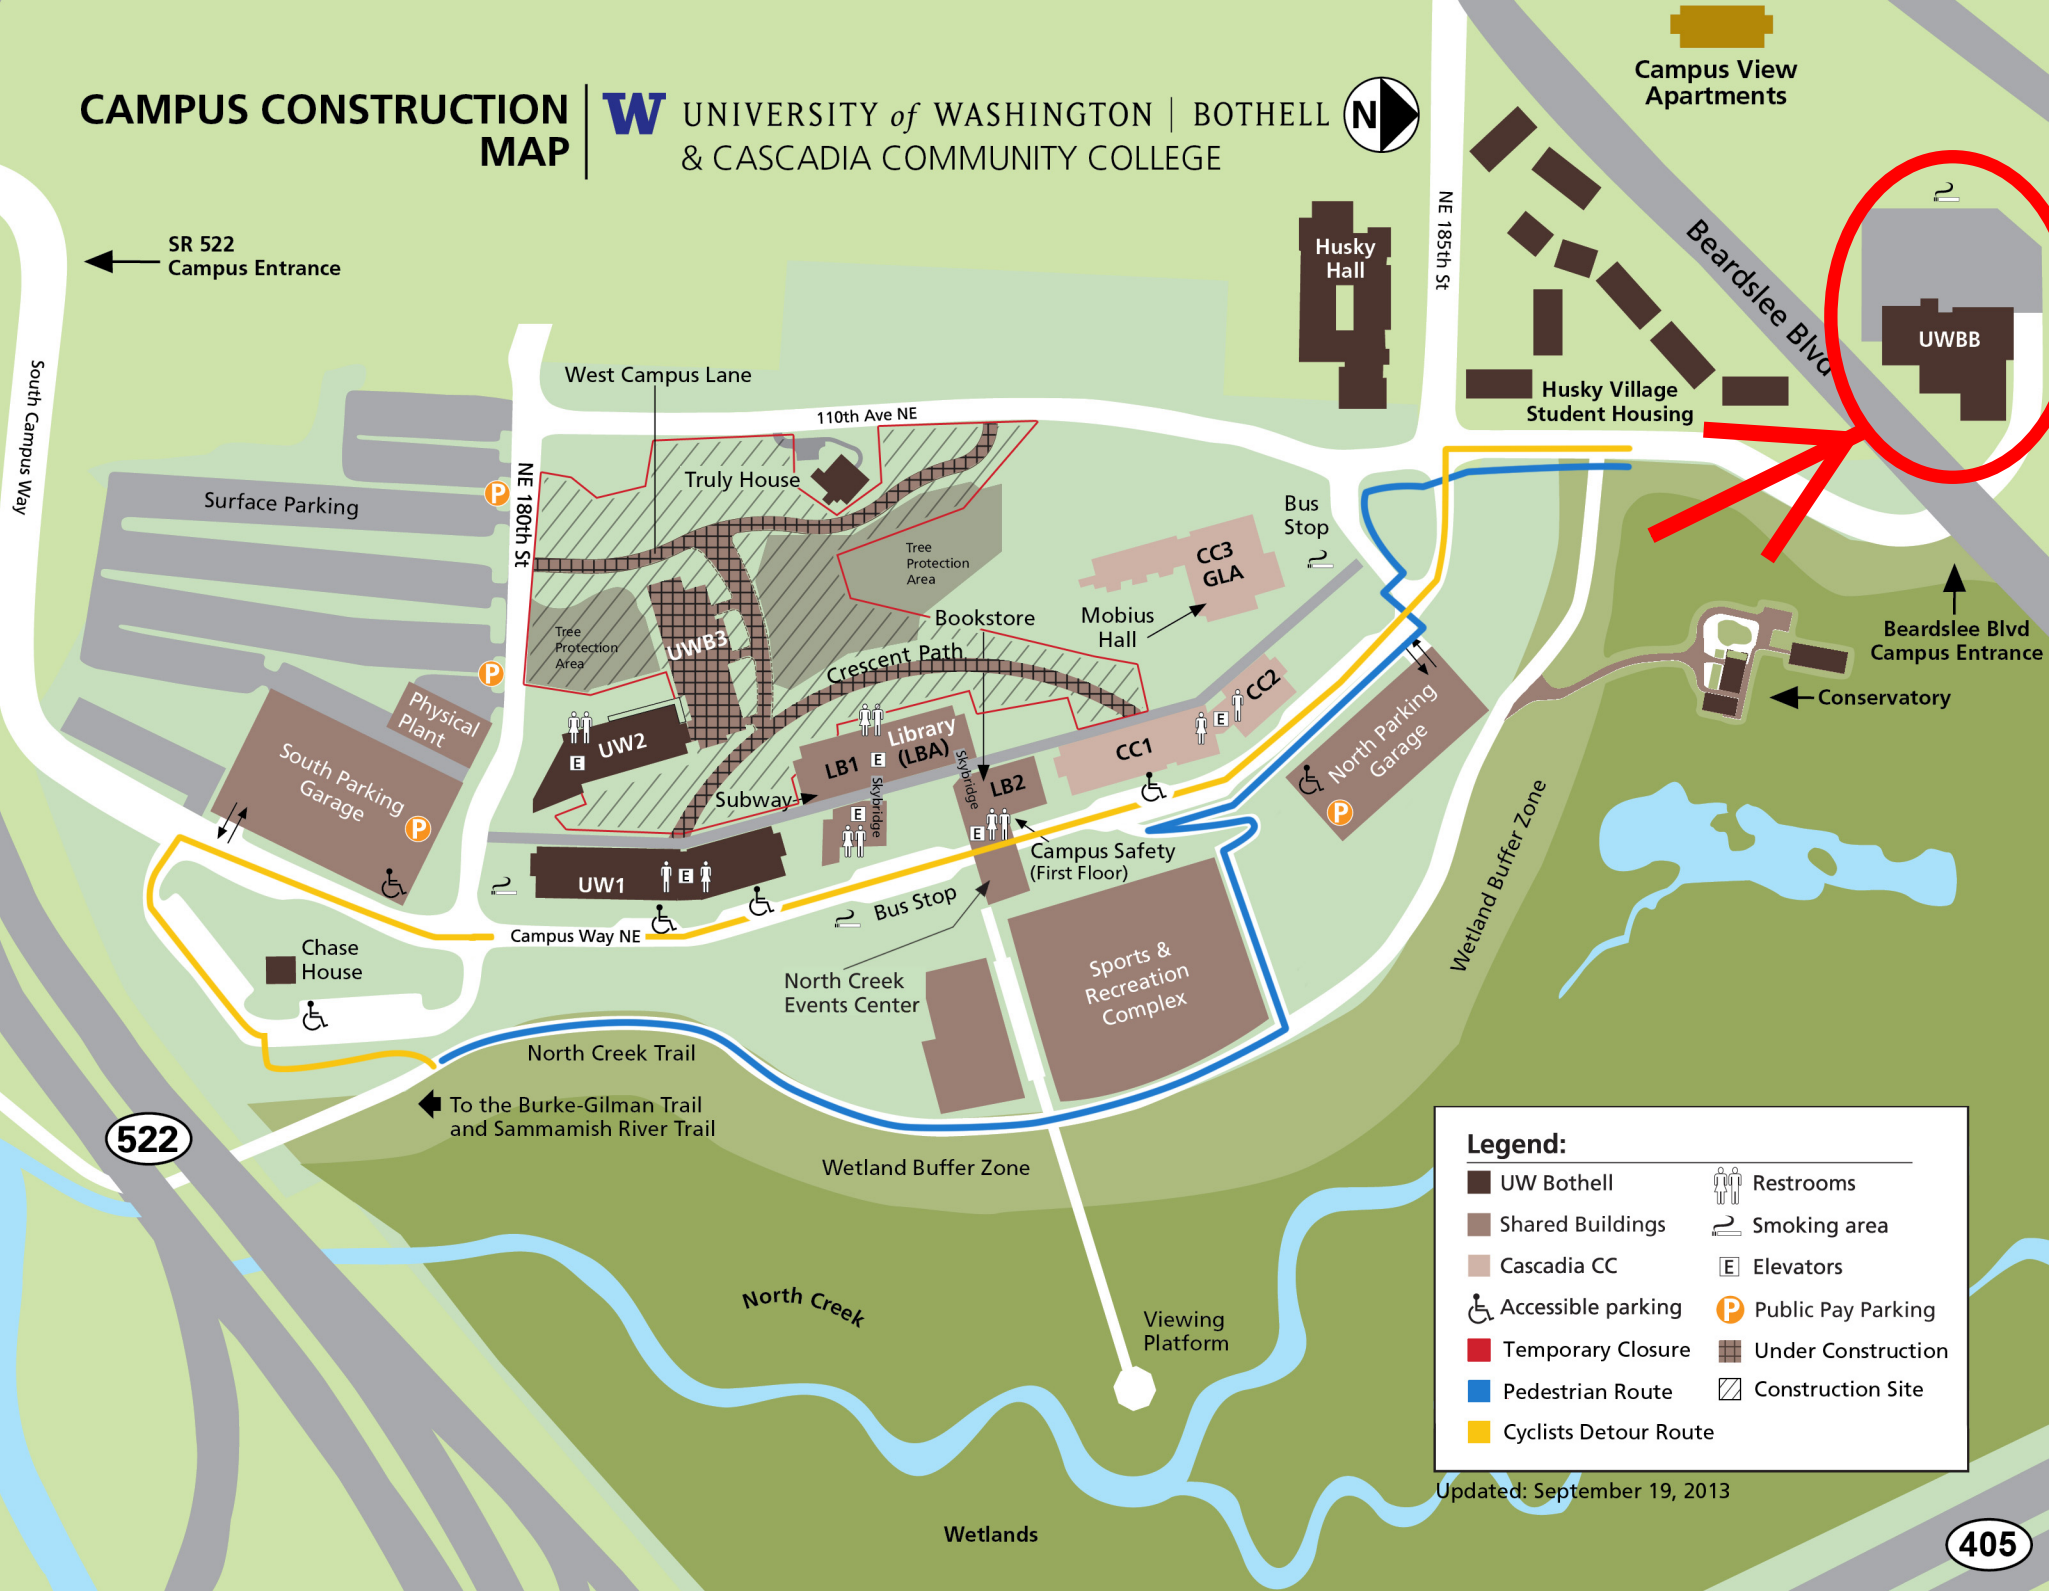

# CAMPUS CONSTRUCTION MAP

UNIVERSITY of WASHINGTON | BOTHELL  
& CASCADIA COMMUNITY COLLEGE

**Legend:**

UW Bothell	Restrooms
Shared Buildings	Smoking area
Cascadia CC	Elevators
Accessible parking	Public Pay Parking
Temporary Closure	Under Construction
Pedestrian Route	Construction Site
Cyclists Detour Route	